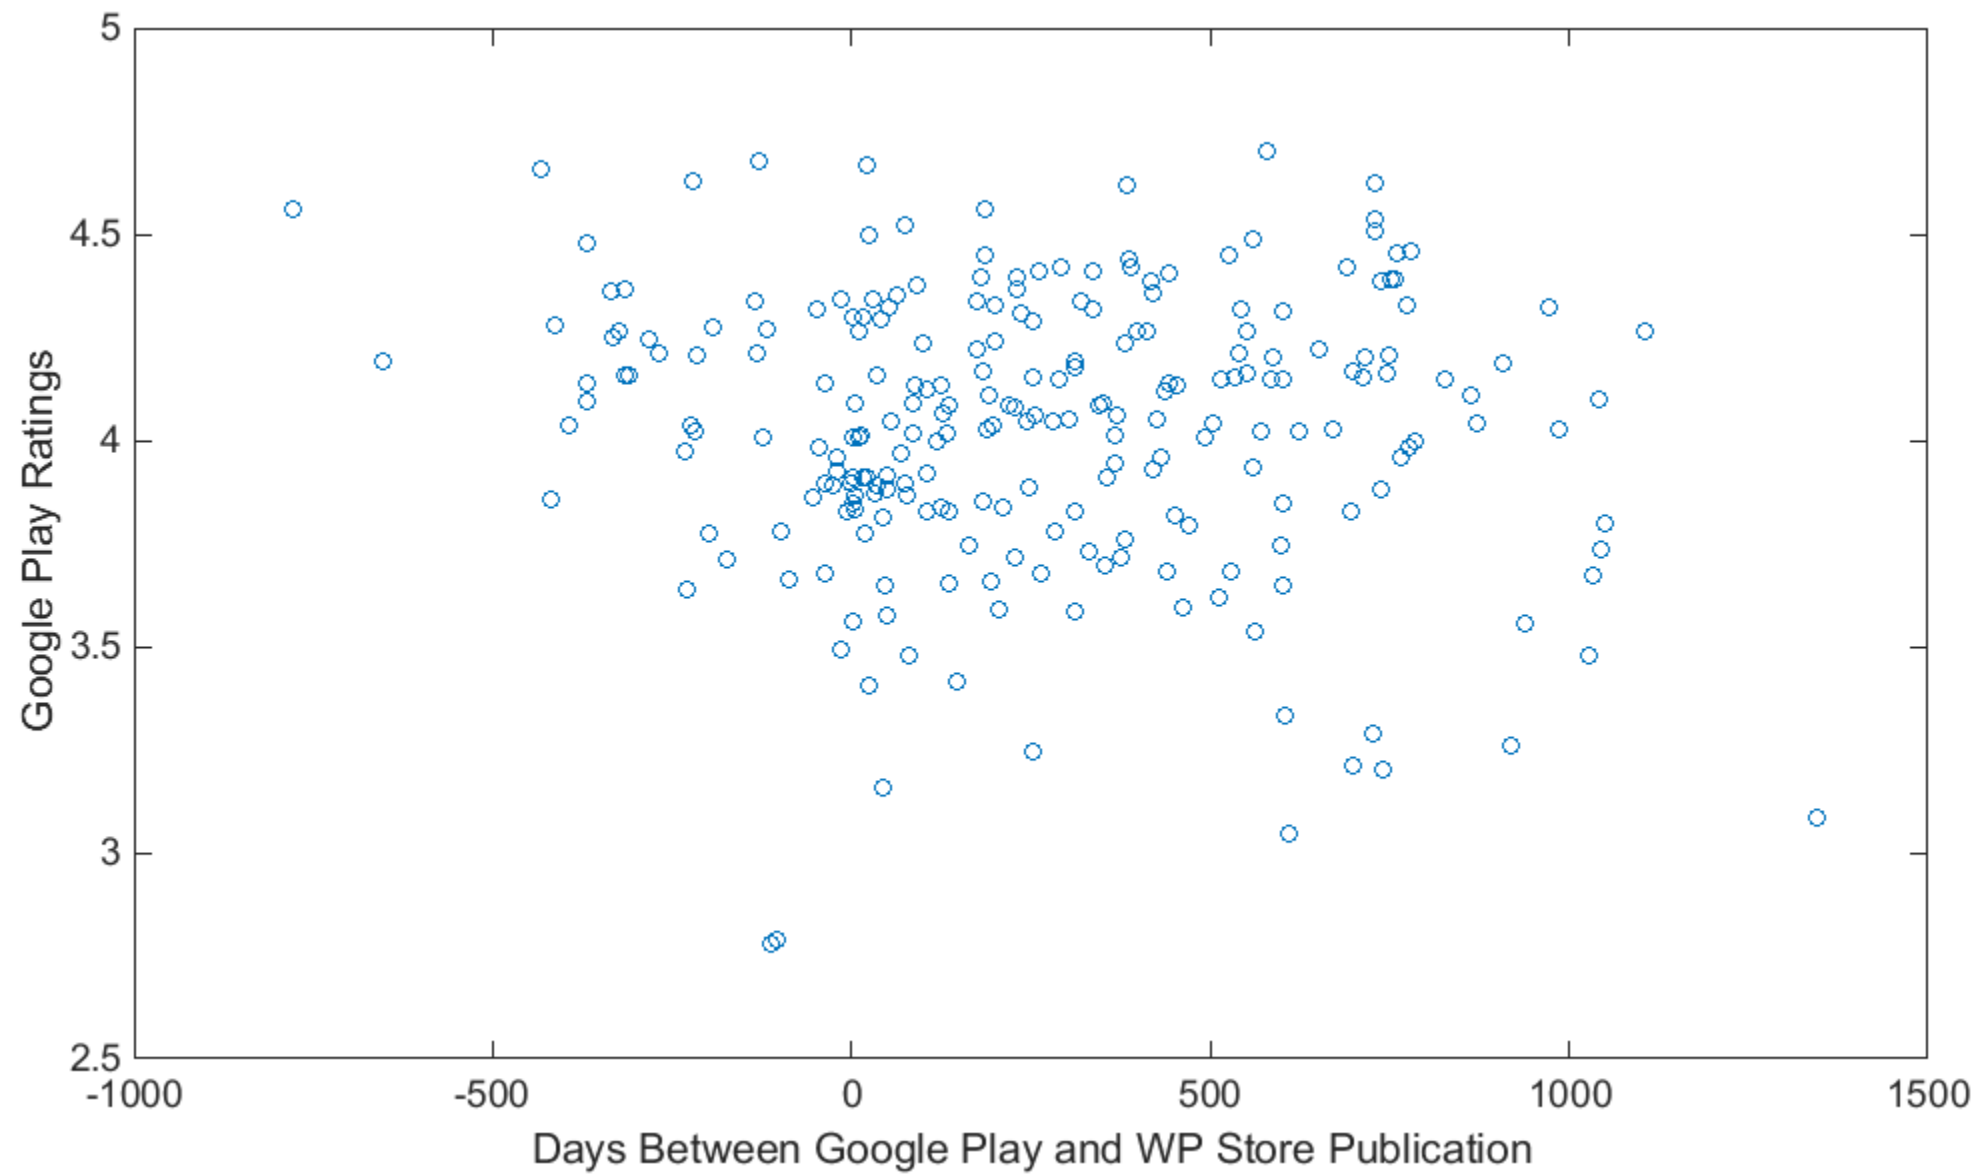

Telecom Data Set

Group Paradigm Sisters

Windows Phone App Store and Google Play

- Utilize non-public Windows Phone app publication dates to compare publication dates between top apps on Windows Phone app store and Google Play store
- Public Google Play store dataset from Playdrone project
- Augmented by scraping data from App Annie

- Which app store to publish on first? (240 validated top app sample)
 - 81% - Google Play
 - 19% - Windows Phone App Store

Days Between Publications (by category)

- Median

- NEWS_AND_MAGAZINES = 454 (n=14)
- ENTERTAINMENT = 337 (n=20)
- GAME = 204 (n=105)

- Mean

- NEWS_AND_MAGAZINES = 364 (n=14)
- GAME = 249 (n=105)
- ENTERTAINMENT = 229 (n=20)